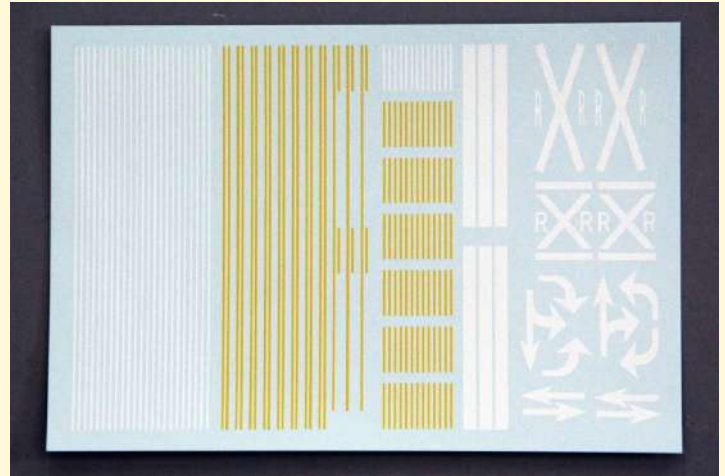

#RSD-003 Road Marking decal \$ 8.-
Yellow stripes, white stripes, turn arrows, stop lines
and RXR symbols

#GP-005 Modern wide gas pump kit
Set of 4

\$ 25.-